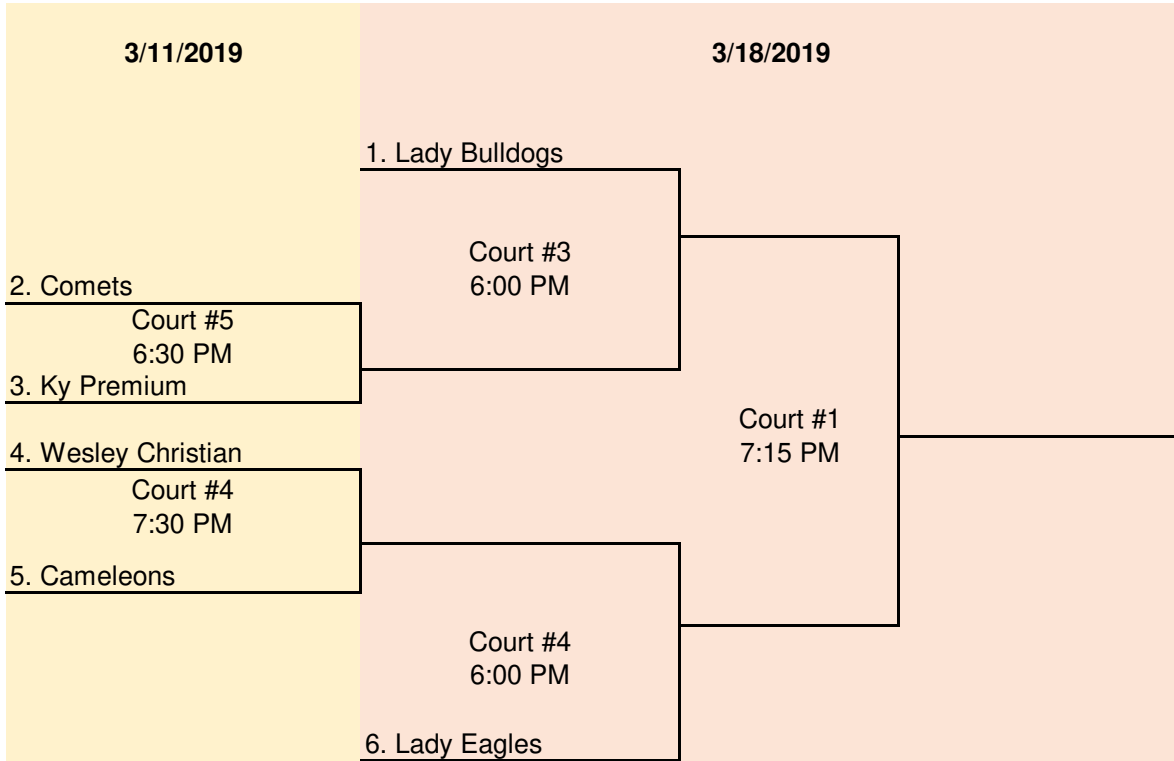

K-2

3/11/2019

3/18/2019

Girls 3-4

Girls 5-6

3/11/2019

3/18/2019

1. Lady Eagles

Court #5
8:30 PM

2. Kentucky Premier

Court #5
7:30 PM

3. Rage

4. Dragons

Court #2
8:30 PM

5. Lady Wildcats

6. Mustang Elite

Court #3
8:30 PM

7. Lady Patriots

8. Wesley Christian

Court #4
8:30 PM

9. Pink Ladies

Court #2
7:00 PM

Court #2
8:15 PM

Court #3
7:00 PM