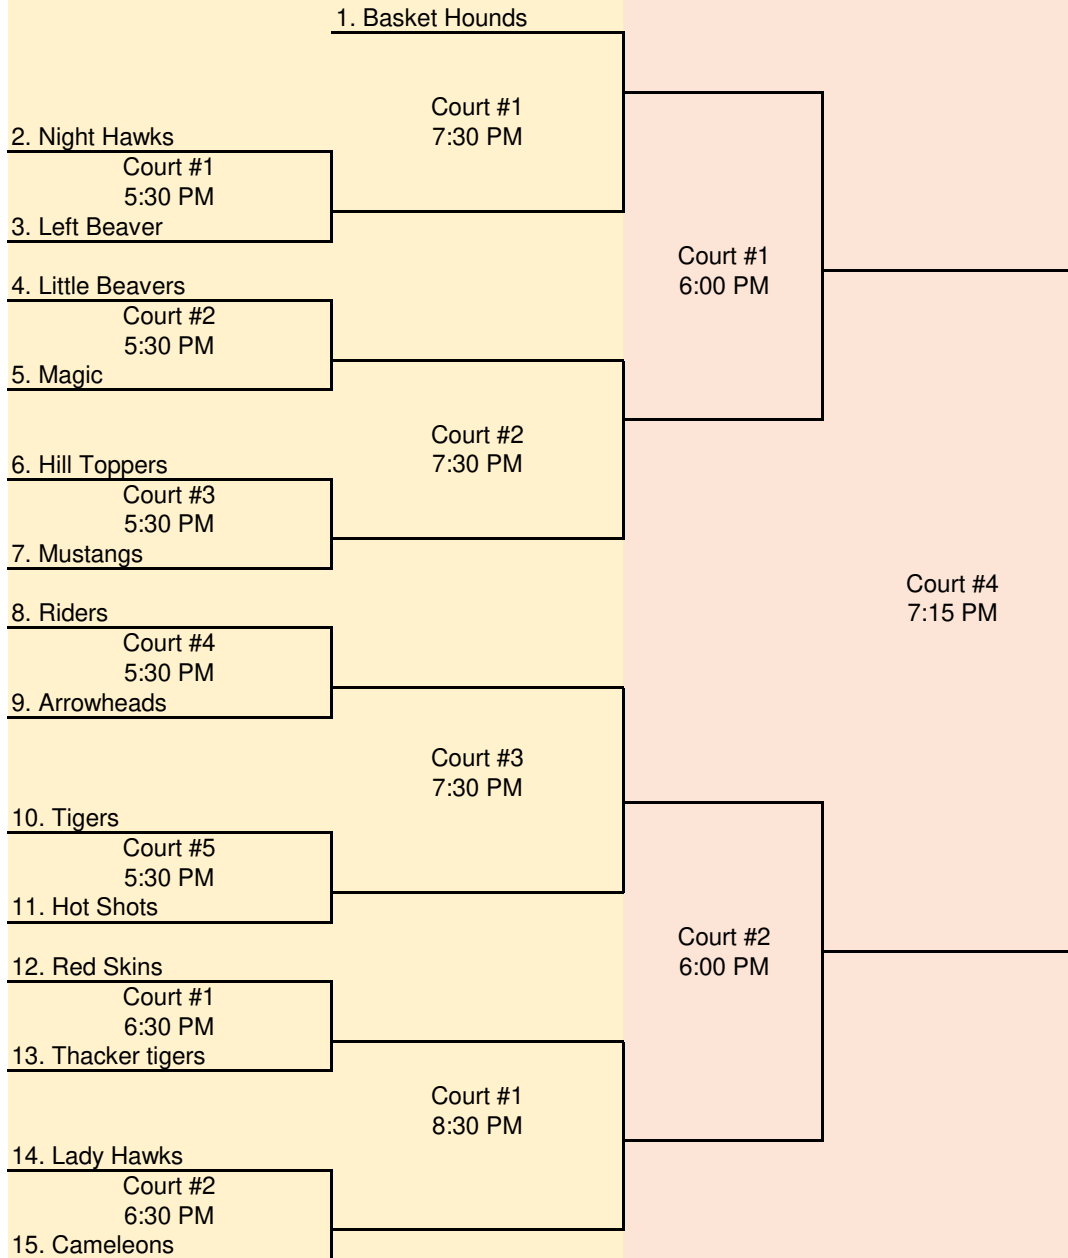

K-2

3/11/2019

3/18/2019